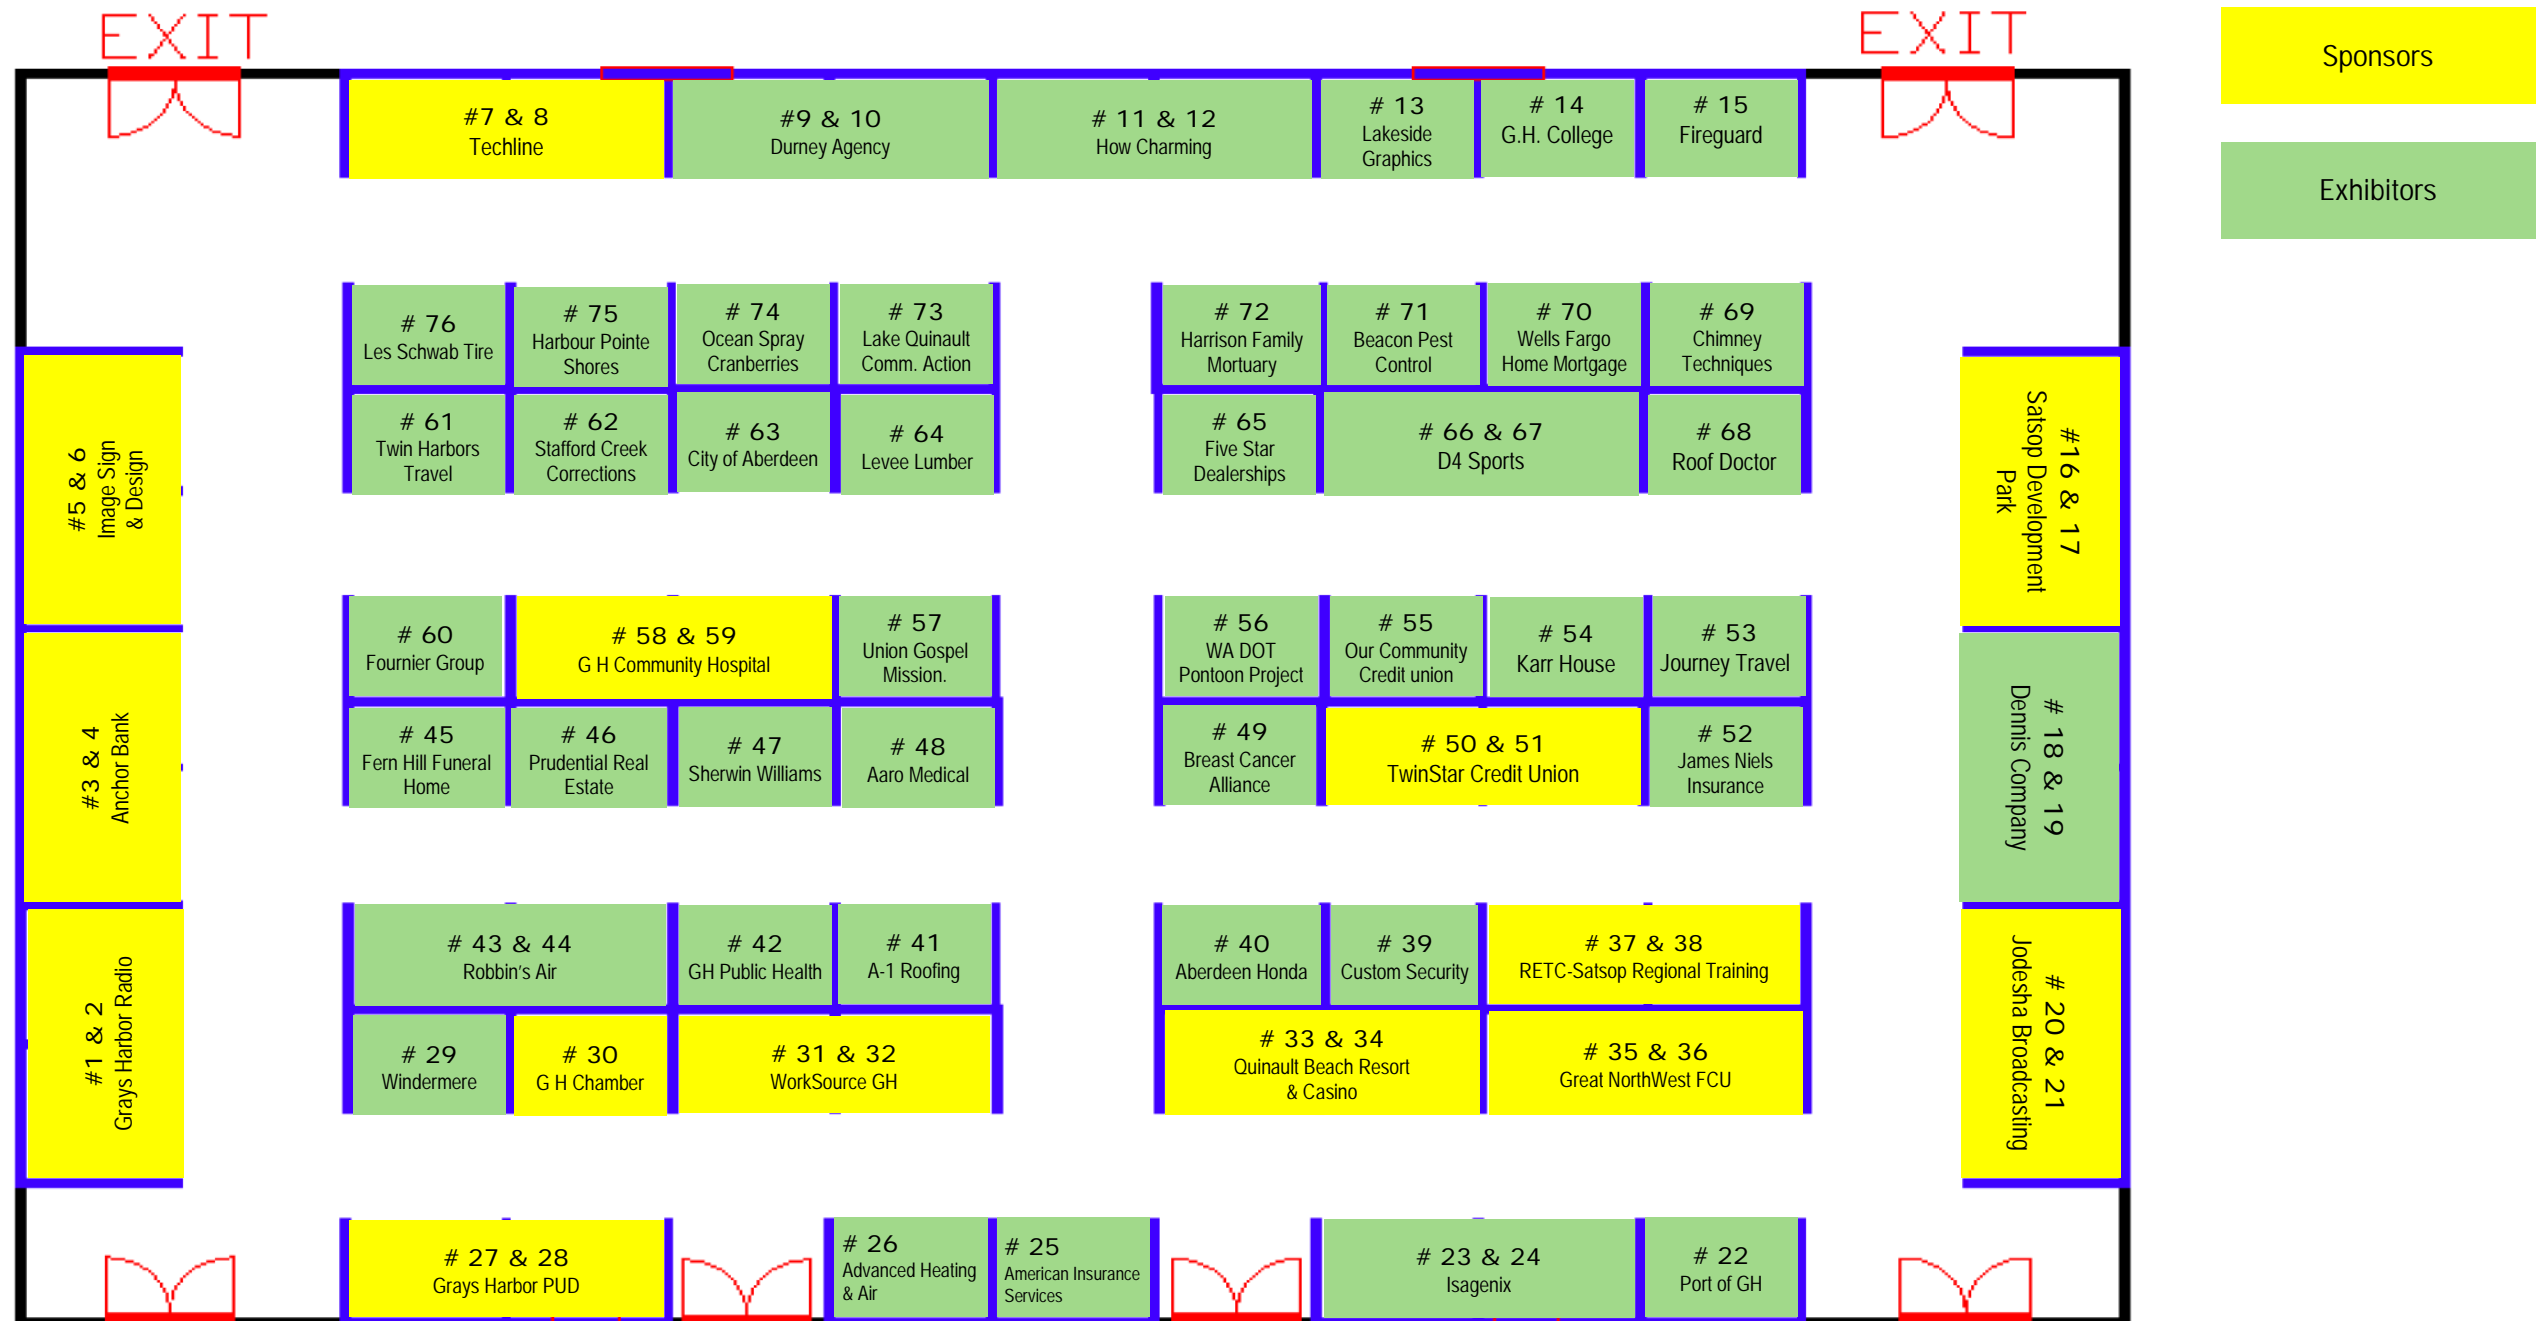

# EXPO GRAYS HARBOR

## Exhibitors

March 20th 2010

SAM BENN GYMNASIUM